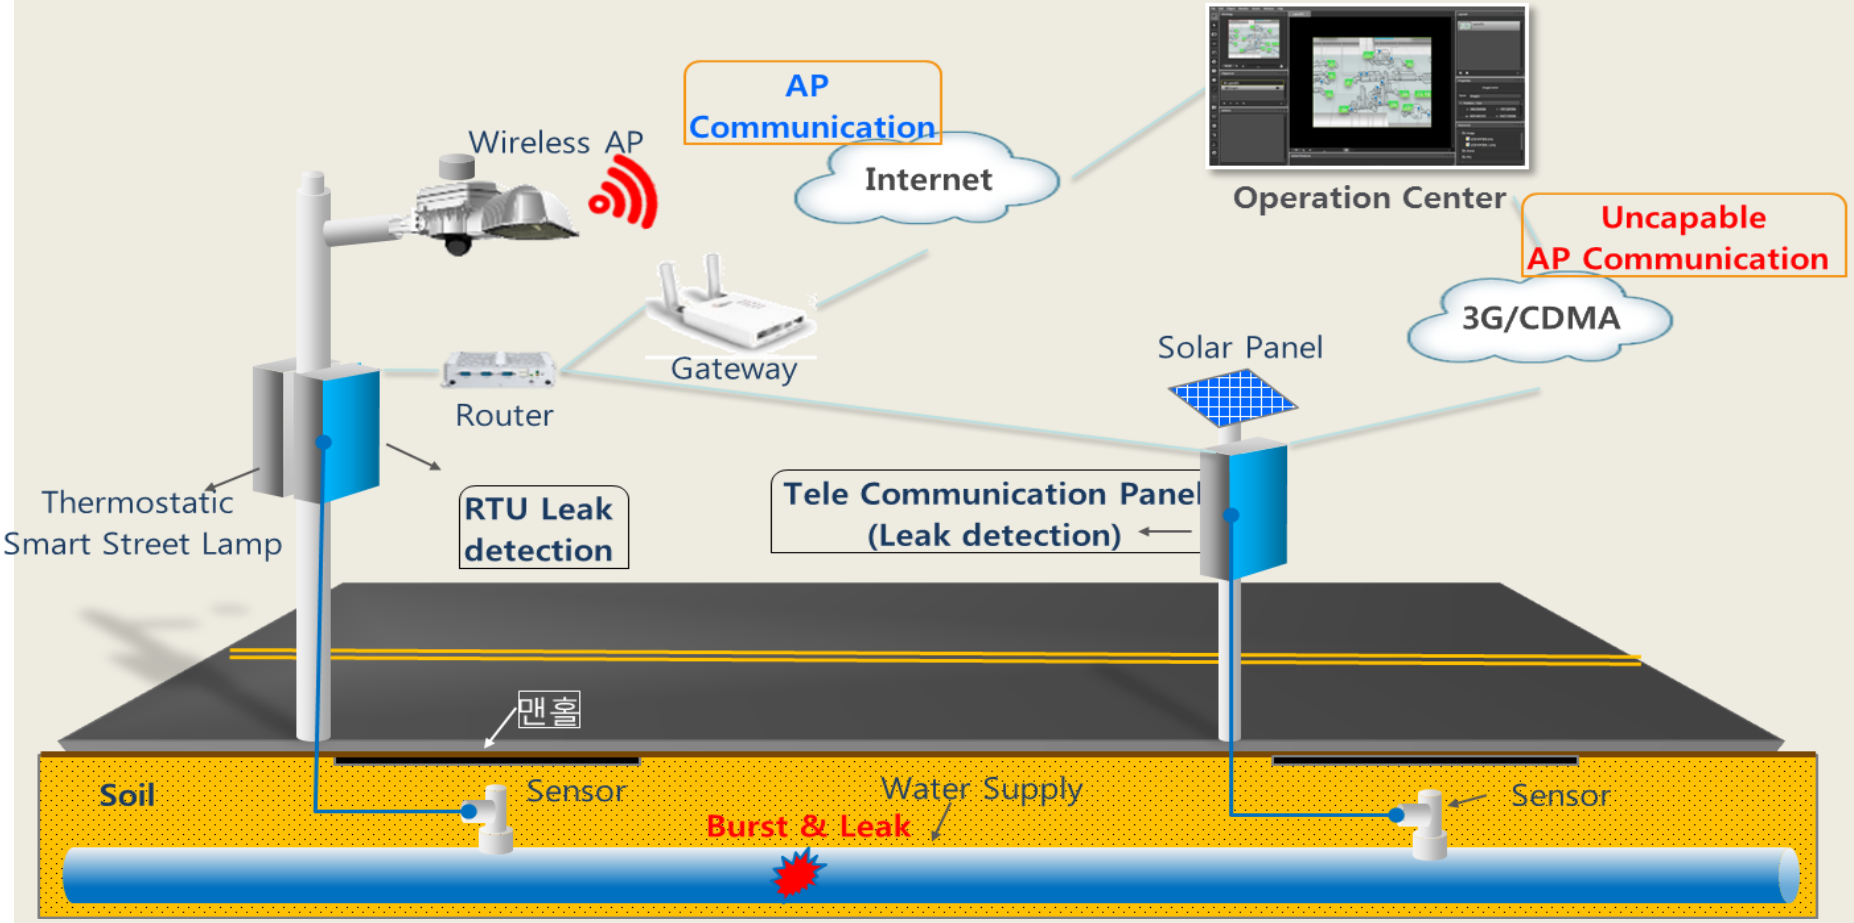

Integrated City Operation Center

- Integrated monitoring by operation personnel
 - Training with simulated emergency

*IOC : Integrated Operation Center

City Operator Applications

- Lighting Control
- Energy Reports
- City Safety/ Security
- Situational Awareness
- Parking Enforcement
- Incident Detection
- City Air/Noise/ Pollution Maps

Public Transport Management

- Bus Service Management
- Taxi Service Management

Electronic Payment

- Electronic Toll Collection
- Electronic Public Transport Fare Collection

Freight Transport Management

- Freight Service Management

نموذج شبكات البنية التحتية الذكية

جمهورية كوريا الجنوبية

دولة الكويت